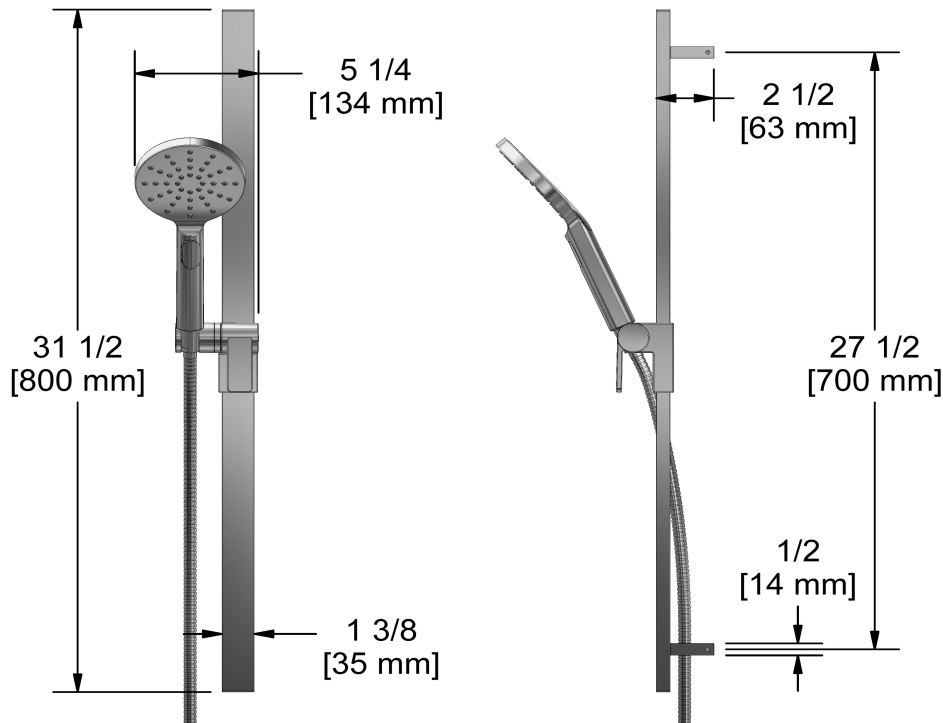

Specifications

Descriptions

- Rectangular slide bar
- 150 cm (59") double interlock flexible hose, swivel and 2 check valves
- 4364, 2-jet hand shower
- Scale-free
- Easy-Glide left cursor

Available colors

- C : Chrome

Available flows

- 7.6 L/min, 2.0 gpm (US) 60psi
- 5.69 L/min, 1.5 gpm (US) 60psi (**4844-15**)
- 6.6L/min, 1.75 gpm (US) 60psi (**4844-WS**) *

EPA certification applicable to the indicated model only

Certifications

- CSA B125.1
- ASME A112.18.1
- CMR248 Approval

Hand shower rail
4844

Sizes, models and finishes may differ from those presented.

Warranty

This Riobel Inc. product you have purchased carries a Limited Lifetime Warranty on the chrome, PVD finish, blacks and all working parts and is guaranteed from the initial purchase date against all manufacturing defects. All other finishes, including plastic components, are guaranteed for one year. All electric and/or electronic parts are covered by a 5-year limited warranty. The warranty offered on our products will be honored only if the installation is performed by a certified master plumber.